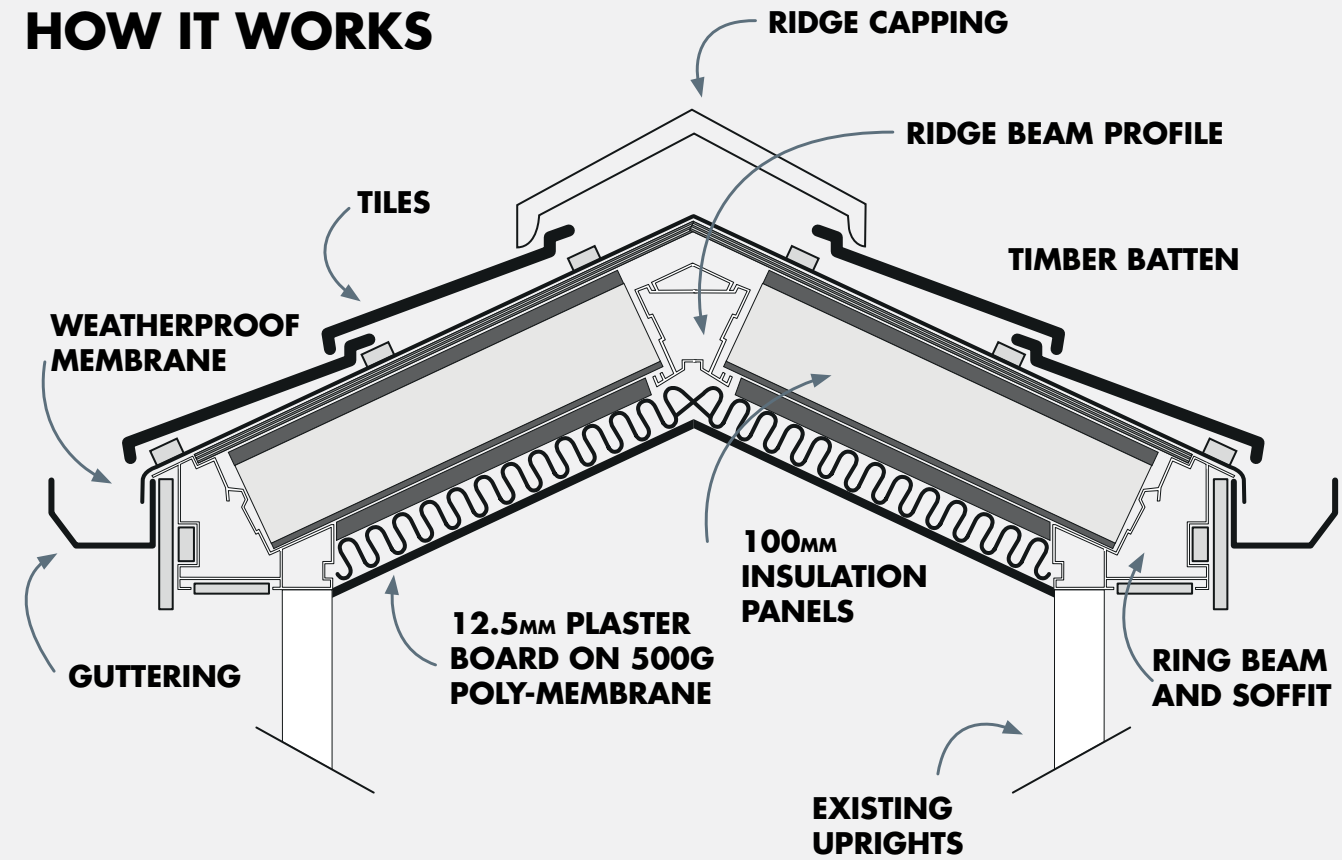

HOW IT WORKS

Engineered for your peace of mind

The high-quality of the Equinox roof means you can rest assured that you won't have to worry about any maintenance problems in the near future. A 25-year guarantee gives you all the confidence you need to know that your roof is built to last!